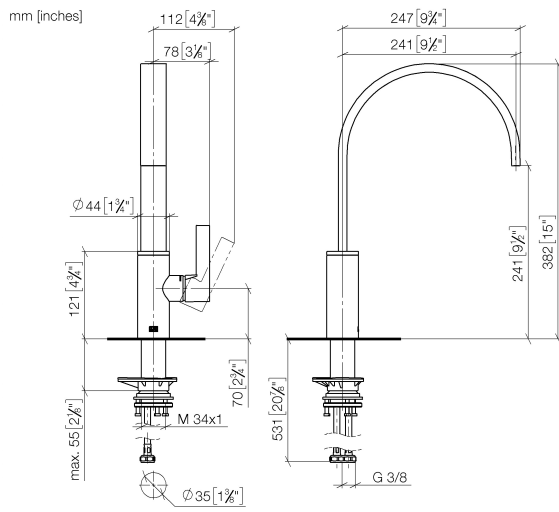

33 815 682

- 241mm projection
- pivotable spout 360°
- Optional swivel limiter available with swivel limiter set 12 820 970 90
- air-enriched flow
- max. flow 6.3 l/min at 3 bar flow pressure
- lead-free
- This product can help a building meet the requirements of Green Building Rating Systems, e.g. LEED®, BREEAM®, DGNB

Recommended miscellaneous

Swivel limitation set - 12 820 970 90

Recommended miscellaneous

Strainer waste with control handle - Chrome 10 712 970-00

Recommended miscellaneous

Dispenser without rosette - Chrome 82 424 970-00

33 815 682

Flow rate chart

Certificates

LGA_38646.

WRAS_240202021.

33 815 682

Spare parts list

No.	Item Number	Name	Quantity used	Delivery time
1	90 28 22 333 00-00	spout	1	-
Spare part can no longer be ordered, please order the replacement item				
2	09 19 86 012-00	cover	1	60
3	90 23 10 128 00 90	nut	1	2
4	90 15 05 042 00 90	cartridge	1	2
5	09 24 04 266 90	nut	1	2
6	90 28 30 052 00-00	cover	1	10
7	90 20 86 004 00-00	handle	1	10
8	04 23 10 044 08 90	fixing set	1	2
9	04 30 04 100 00 90	hose	2	2