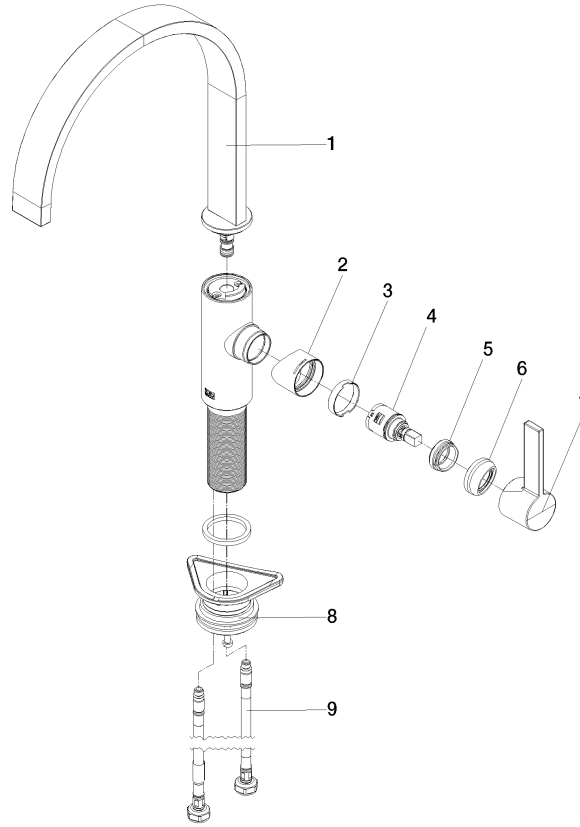

33 815 682

- 241mm projection
- pivotable spout 360°
- Optional swivel limiter available with swivel limiter set 12 820 970 90
- air-enriched flow
- max. flow 6.3 l/min at 3 bar flow pressure
- lead-free
- This product can help a building meet the requirements of Green Building Rating Systems, e.g. LEED®, BREEAM®, DGNB

Recommended miscellaneous

Swivel limitation set - 12 820 970 90

Recommended miscellaneous

Strainer waste with control handle - Chrome 10 712 970-00

Recommended miscellaneous

Dispenser without rosette - Chrome 82 424 970-00

33 815 682

Flow rate chart

Certificates

LGA_38646.

WRAS_240202021.

33 815 682

Spare parts list

No.	Item Number	Name	Quantity used	Delivery time
1	90 28 22 333 00-00	spout	1	-
Spare part can no longer be ordered, please order the replacement item				
2	09 19 86 012-00	cover	1	60
3	90 23 10 128 00 90	nut	1	2
4	90 15 05 042 00 90	cartridge	1	2
5	09 24 04 266 90	nut	1	2
6	90 28 30 052 00-00	cover	1	10
7	90 20 86 004 00-00	handle	1	10
8	04 23 10 044 08 90	fixing set	1	2
9	04 30 04 100 00 90	hose	2	2